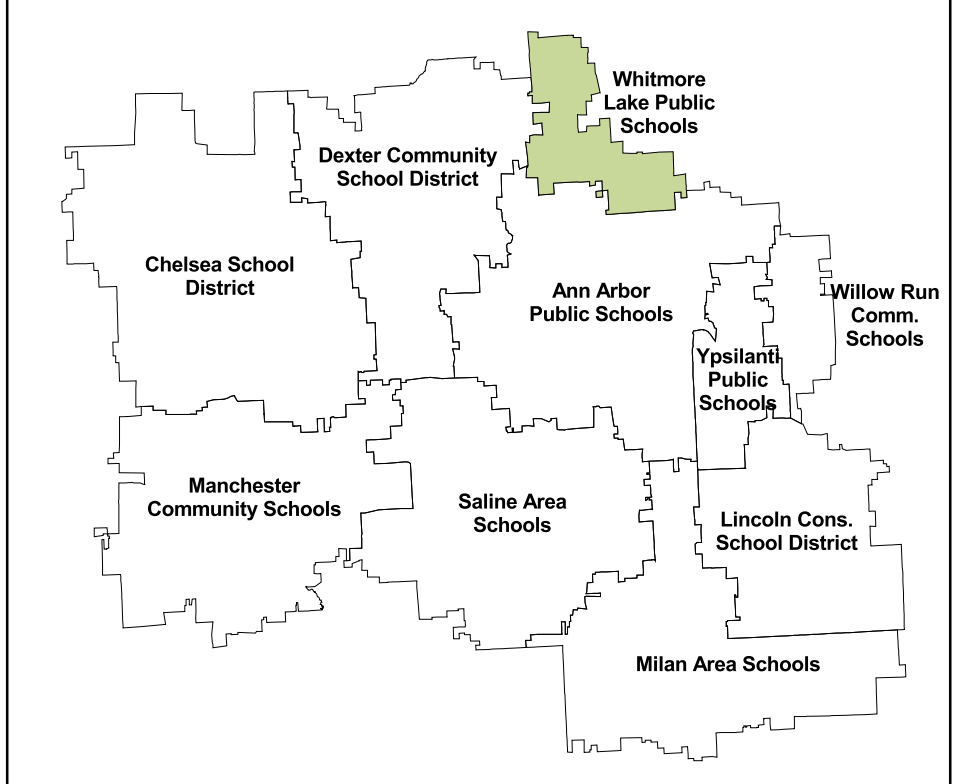

Washtenaw ISD

Produced by
Michigan Center for Geographic Information
Department of Information Technology
February 2004

web: www.michigan.gov/cgi
ph: 517.373.7910